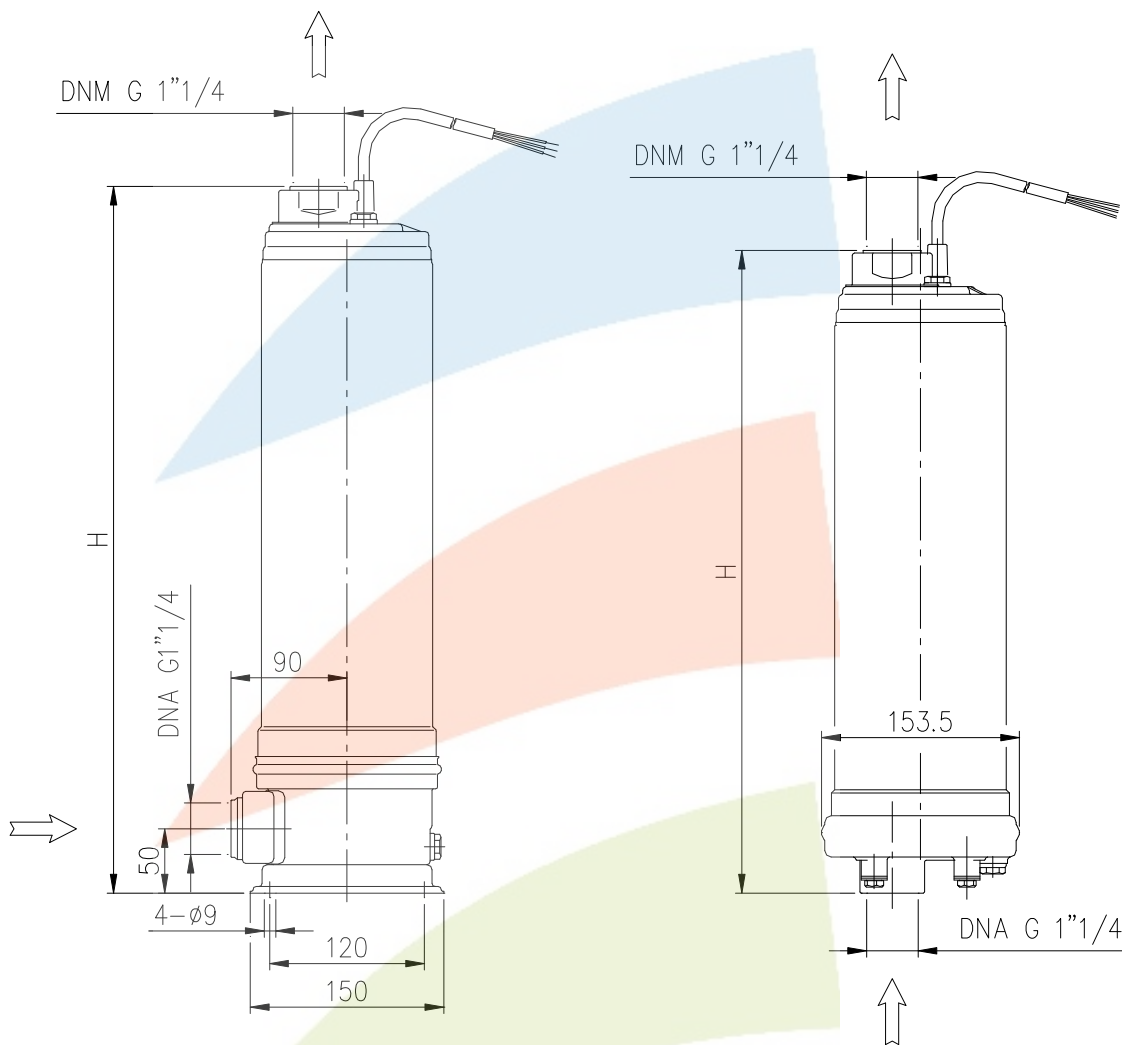

PUMP

Pump type		H [mm]	H [mm]
Single Phase	Three Phase	STANDARD VERSION	IN-LINE VERSION
MULTIGO M40/08	MULTIGO 40/08	547	501
MULTIGO M40/10	MULTIGO 40/10	573	527
MULTIGO M40/12	MULTIGO 40/12	624	578
MULTIGO M40/15	MULTIGO 40/15	650	604
MULTIGO M80/12	MULTIGO 80/12	573	527
MULTIGO M80/15	MULTIGO 80/15	598	552
-	MULTIGO 80/20	624	-