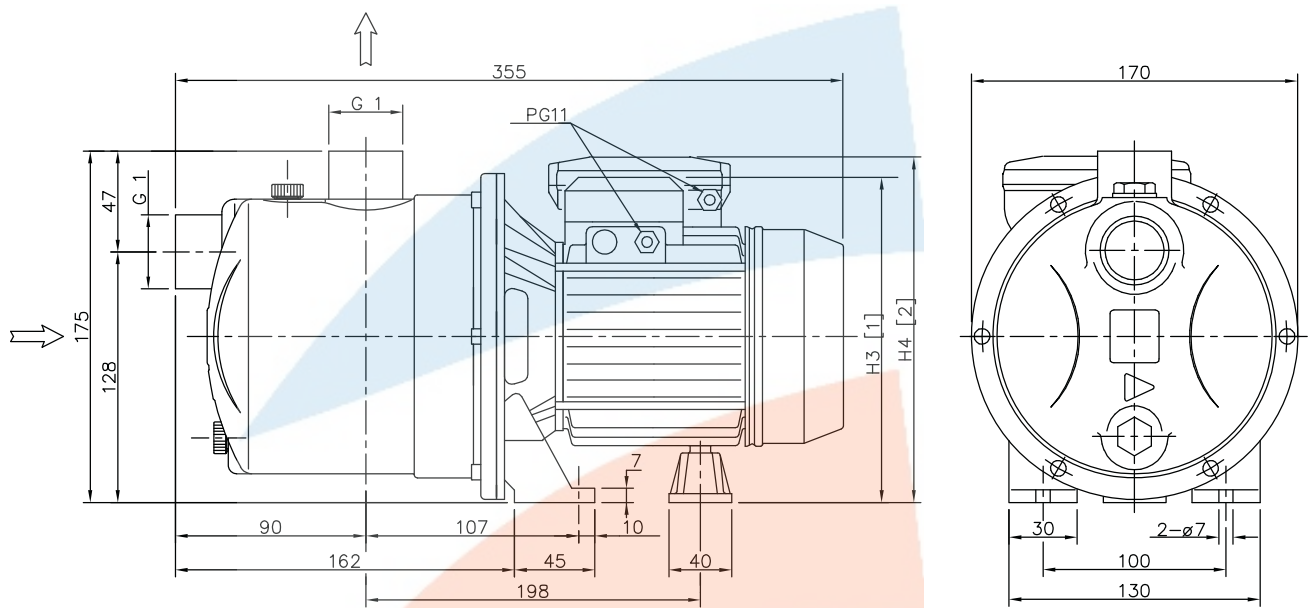

PUMP

Pump type JESX	Dimensions [mm]	
	H3	H4
5	175	200
6	175	200
8	175	200

[1] = Three phase  
 [2] = Single phase